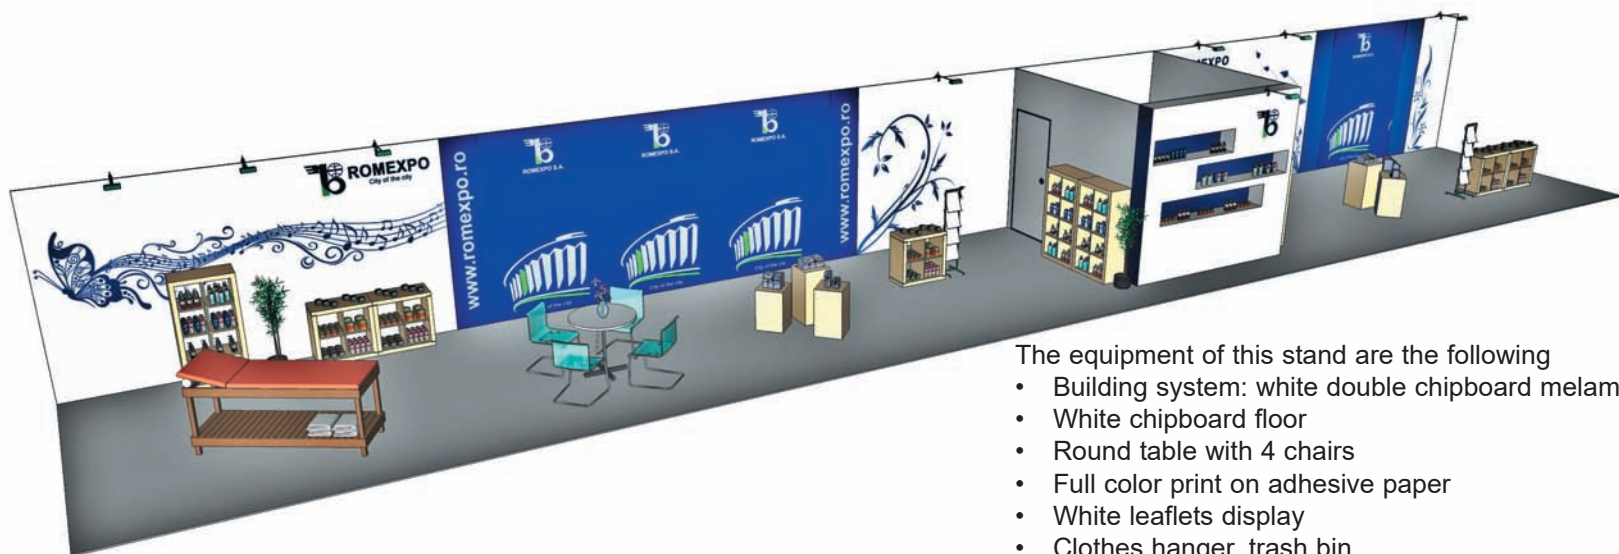

Cod: 01

Renting Indoor Standard Stand

- Walls on the outline (except the opened sides) from panels and modular structure (L panel = 1 m / H panel = 2,5 m / open H = 2,3 m)
- Carpet – one use only
- Fascia board with company name, on the open sides of the stand
- Electrical connection 230V/3kW.
- The stand also includes 1 sqm office (with 1 curtain, 1 panel, 1 clothes hanger).

Cod: 02

Renting Stand EXTRA

The equipment of this stand are the following:

- Walls on the outline (except the open sides) from panels and modular structure (L panou=1 m / H=3,5 m / H liber =2,3m)
- Single use carpet
- Office with folding door
- Table with 4 chairs
- Clothes hanger, trash bin
- Lighting system: spotlights
- Electrical connection 230V/3kW
- Full color print on adhesive paper

*) personalized offer depending on area

Cod: 05

Renting Stand PREMIUM

The equipment of this stand are the following

- Building system: white double chipboard melamine
- White chipboard floor
- Round table with 4 chairs
- Full color print on adhesive paper
- White leaflets display
- Clothes hanger, trash bin
- Ornamental plants
- Electrical connection 230V/3kW

*) personalized offer depending on area

Cod: 06

Renting Outdoor Standard Stand

- Walls on the outline, platform/stage, roof
- Carpet – one use only
- Fascia board with company name, on the main side of the booth
- Power panel 230V/3kW
- 1 table, 3 chairs, 1 garbage bin, 1 spotlights/4sqm, 1 plug
- The stand also includes 1 sqm office (with 1 curtain, 1 pannel, 1 clothes hanger)